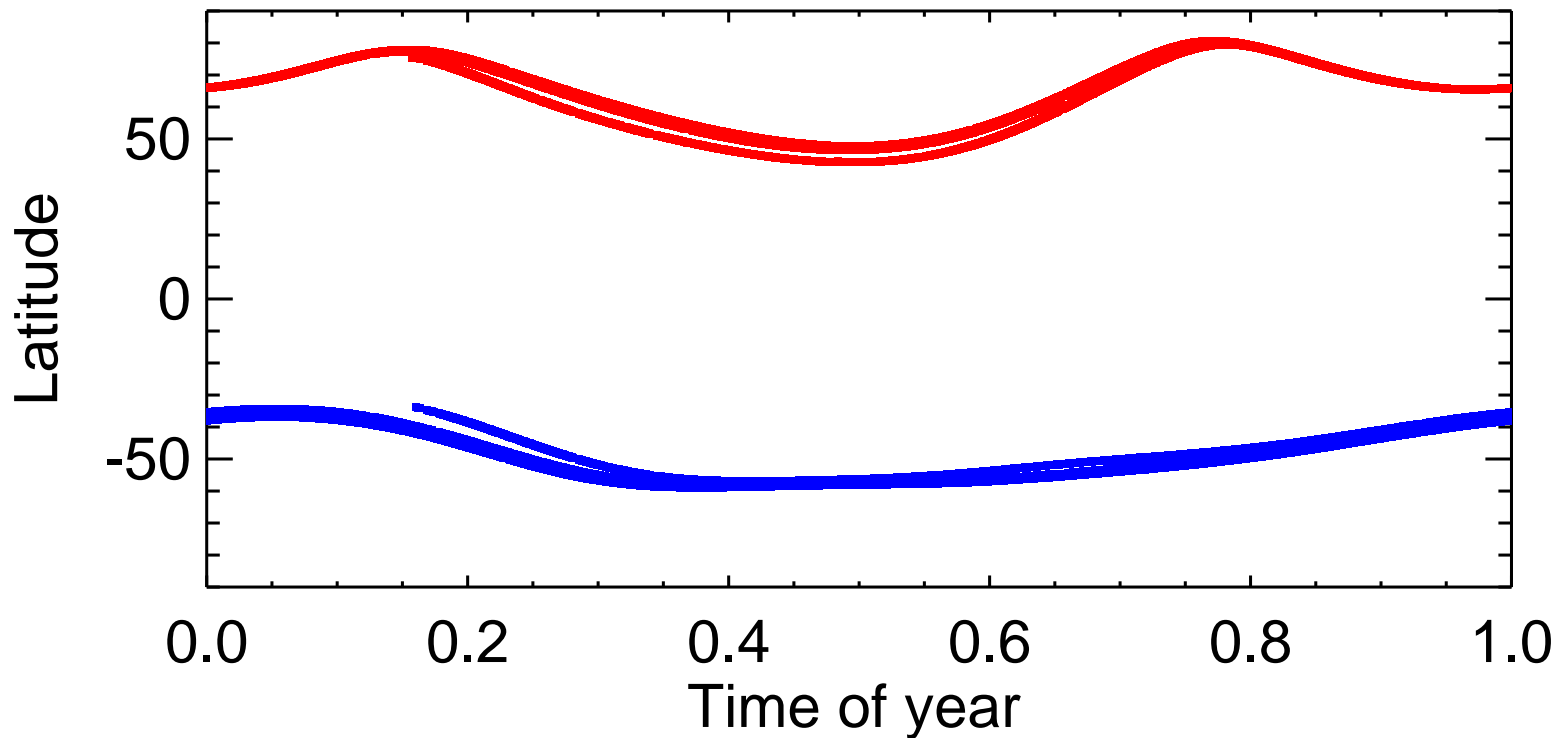

SAGE III spacecraft event types

SAGE III local event types